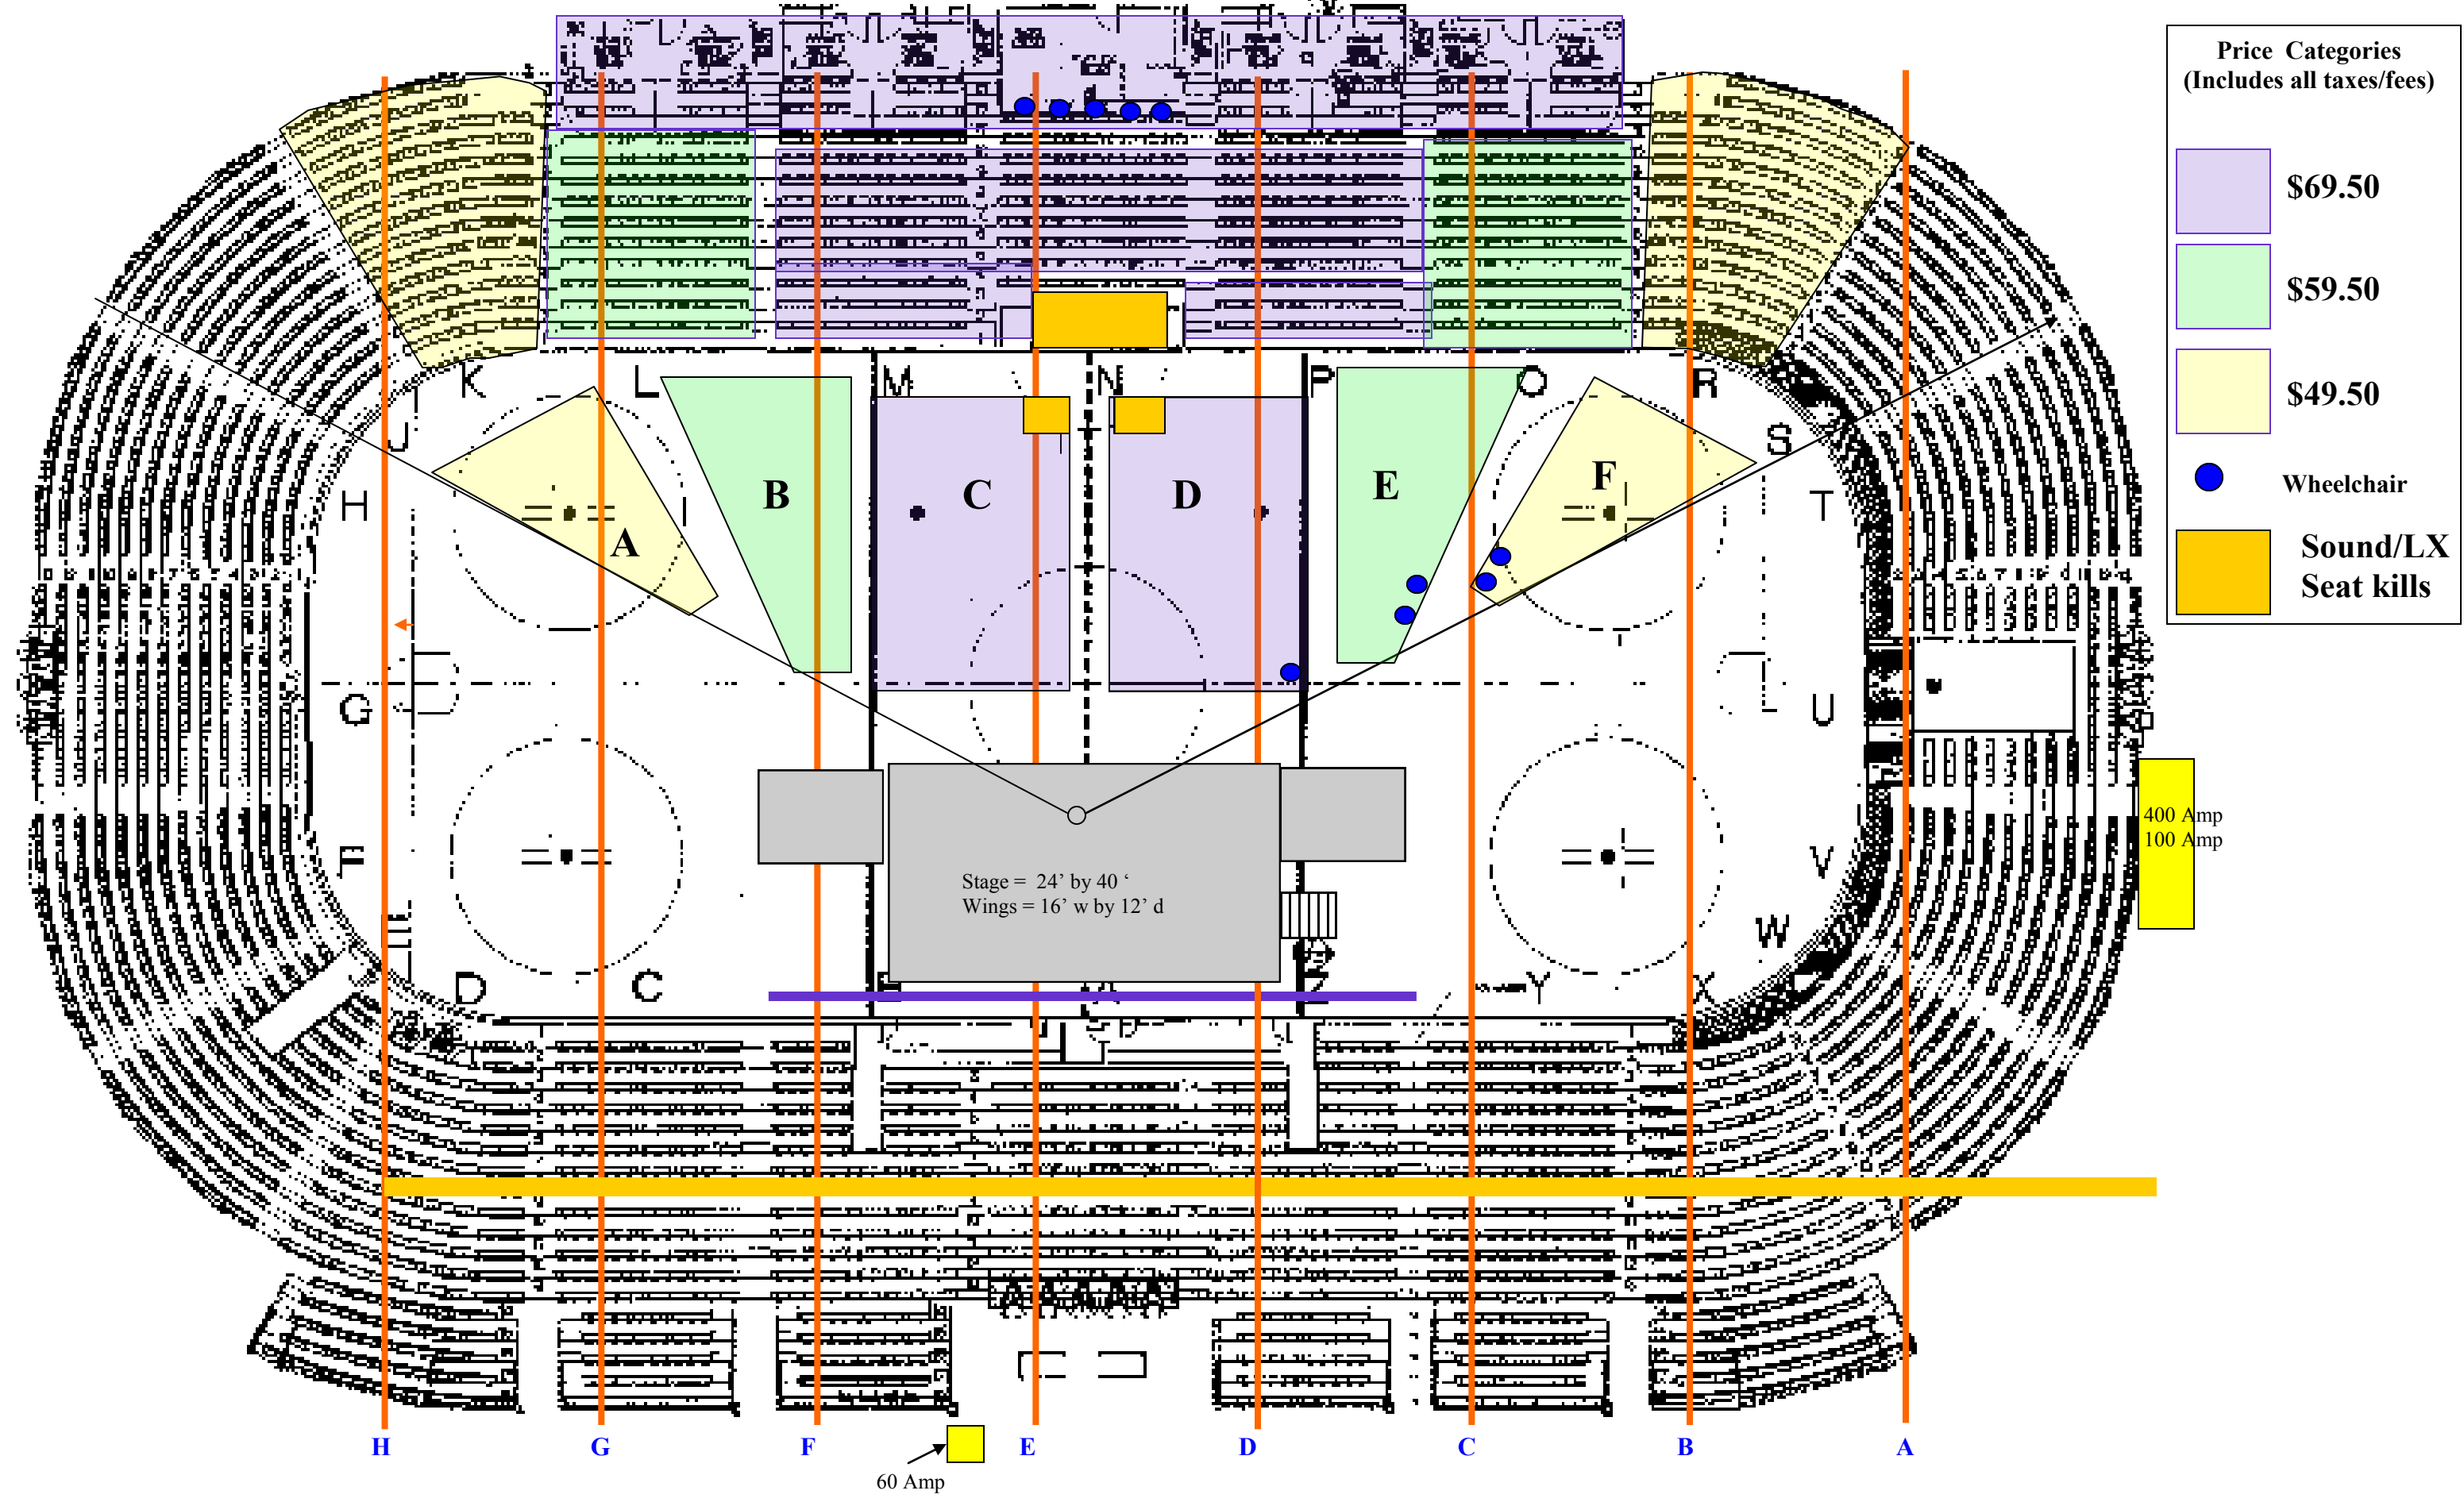

An Evening with Randy Travis—SEATING CHART

Price Categories (Includes all taxes/fees)	
	\$69.50
	\$59.50
	\$49.50
●	Wheelchair
	Sound/LX Seat kills

400 Amp
100 Amp

60 Amp

H G F E D C B A